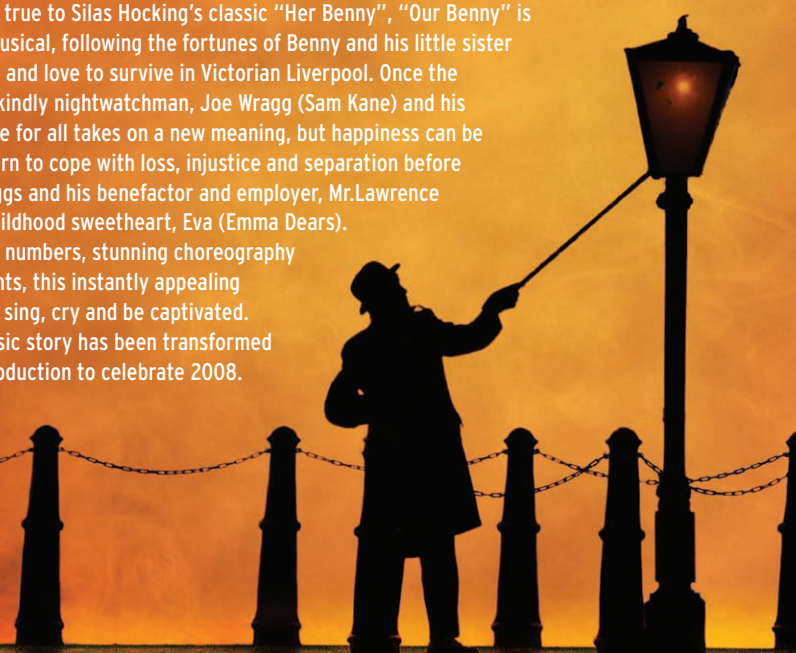

Bernie Nolan

The Nolans
Brookside
The Bill, Blood Brothers

Sam Kane

Brookside, Carousel
Seven Brides For Seven Brothers
Boogie Nights

Emma Dears

Les Miserables
Miss Saigon, Grease
Jesus Christ Superstar

Johnny Kennedy

Radio City Legend
Her Benny
Daughter Of The Regiment

Renamed and revamped, but true to Silas Hocking's classic "Her Benny", "Our Benny" is a rags to riches, feel good musical, following the fortunes of Benny and his little sister Nell, as they rely on courage and love to survive in Victorian Liverpool. Once the orphans are taken in by the kindly nightwatchman, Joe Wragg (Sam Kane) and his wife, Sally (Bernie Nolan), life for all takes on a new meaning, but happiness can be short - lived. Benny must learn to cope with loss, injustice and separation before being reunited with the Wraggs and his benefactor and employer, Mr. Lawrence (Johnny Kennedy) and his childhood sweetheart, Eva (Emma Dears).

With rousing song and dance numbers, stunning choreography and new musical arrangements, this instantly appealing musical invites you to laugh, sing, cry and be captivated. Liverpool's best - loved classic story has been transformed into a brand new exciting production to celebrate 2008.